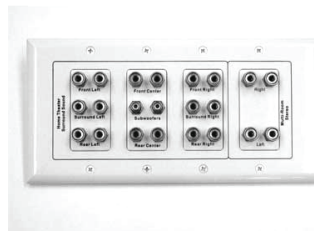

4 Gang Box Design

- (20) Gold binding posts and (2) RCA jacks with F. Allocates 8 pair for surround Sound. 3 pair for right, 3 for left & 2 for the center.
- Can use pins, spades, double or single banana plugs or stripped speaker wire for easy connections.
- Decora Style Inserts that are removable with 7/16" hex connections.

<u>1-4</u>	<u>5+</u>	<u>10+</u>
$ 38.09 ea	$ 34.92 ea	$ 32.23 ea

These parts are currently only available in White