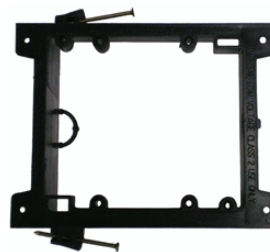

## NAIL-ON "NEW WORK" MOUNTING BRACKETS

**NCB-N-1**

**Style: 1-Gang**

*Nails already attached!*

- For NEW Construction applications.
- Non conductive, smooth plastic prevents damage cable & eliminates an "antenna effect."
- Nails already attached in place ready to use.
- Sold in 10 per box, or 100 pack.

<u>10</u>	<u>100+</u>	<u>500+</u>
\$ 5.53 bx	\$ 50.32 c	\$ 47.72 c

**NCB-N-2**

**Style: 2-Gang**

*Nails already attached!*

- For NEW Construction applications.
- Non conductive, smooth plastic prevents damage cable & eliminates an "antenna effect."
- Nails already attached in place ready to use.
- Sold in 5 per box, or 50 per carton.