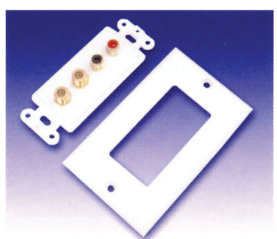

COMPOSITE AUDIO/VIDEO RCA DECORA WALL PLATES

RCA2F2W-D

Plate Color: **White**

- 2 Gold RCA Jacks.
- 2 Gold CATV “F” Connectors.
- RCA Color-Coded: **Red & White.**
- Color matching painted mounting screws included.
- Mounts to standard boxes or cut-in rings.

<u>1-99</u>	<u>100+</u>	<u>250+</u>
$ 3.62 ea	$ 3.32 ea	$ 3.06 ea

F3W -D

Plate Color: **White**