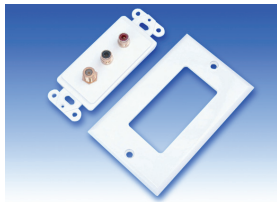

COMPOSITE AUDIO/VIDEO RCA & F DECORA WALL PLATES

RCA2FW-D

Plate Color: **White**

- 2 Gold RCA Jacks.
- 1 Gold CATV “F” Connector.
- RCA Color-Coded: **Red & White**
- Color matching painted mounting screws included.
- Mounts to standard boxes or cut-in rings.

<u>1-99</u>	<u>100+</u>	<u>250+</u>
$ 2.73 ea	$ 2.50 ea	$ 2.31 ea

RCA3FW-D

Plate Color: **White**