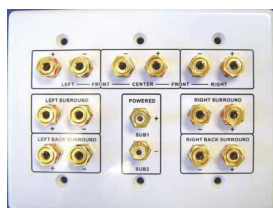

COMPLETE HOME THEATRE SOLUTIONS

72-3GW

Plate Color: **White**

3 Gang Box Design

- (13) Gold binding posts and (2) RCA jacks. Allows for 6 audio speakers, 1 passive subwoofer and 2 active subwoofers.
- Can use pins, spades, double or single banana plugs or stripped speaker wire for easy connections
- Uses 7/16" hex nuts for easy installation.
- Accepts up to 12 AWG wire.

<u>1-4</u>	<u>5+</u>	<u>10+</u>
$ 41.73 ea	$ 38.25 ea	$ 35.31 ea

72-4GW-D

Plate Color: **White**