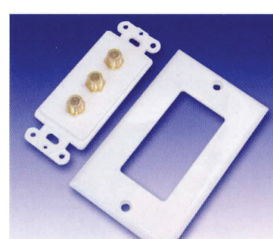

<u>1-99</u>	<u>100+</u>	<u>250+</u>
\$ 3.62 ea	\$ 3.32 ea	\$ 3.06 ea

**F3W -D**

Plate Color: **White**

- 3 Gold CATV “F” Connectors.
- Color matching painted mounting screws included.
- Mounts to standard boxes or cut-in rings.