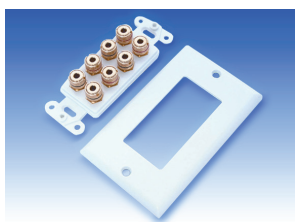

1-99  
\$ 4.76 ea

100+  
\$ 4.37 ea

250+  
\$ 4.03 ea

**COMPOSITE SPEAKER & S-VIDEO DECORA WALL PLATES**

**BP8W-D**

Plate Color: **White**

- 8 Gold Binding Posts.
- Allows for 1 speaker to be connected on a single "J" box.
- Accepts up to 12 AWG speaker wire.
- Color matching painted screws included.
- Mounts to standard boxes or cut-in rings.