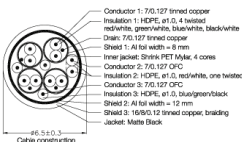

BLUE JET™ SUBWOOFER RCA METAL HOODED CABLES

BJ-SUB- Type: (1) RCA to (1) RCA

*For connecting
Dolby® Digital
receiver to
Subwoofer*