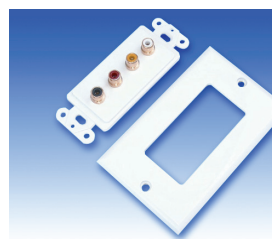

RCA4W-D

Plate Color: **White**

- 4 Gold RCA Jacks.
- Color-Coded: **Red, Yellow, White, Black**
- Color matching painted mounting screws included.
- Mounts to standard boxes or cut-in rings.

<u>1-99</u>	<u>100+</u>	<u>250+</u>
$ 3.69 ea	$ 3.38 ea	$ 3.12 ea

Replace the "W" in the part number with a "V" to identify Ivory plate color