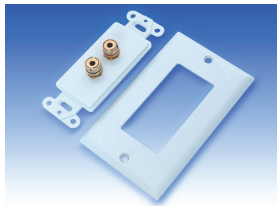

COMPOSITE SPEAKER DECORA WALL PLATES

BP2W-D

Plate Color: **White**

- 2 Gold Binding Posts.
- Allows for 1 speaker to be connected on a single "J" box.
- Accepts up to 12 AWG speaker wire.
- Color matching painted screws included.
- Mounts to standard boxes or cut-in rings.

1-99
$ 4.53 ea

100+
$ 4.15 ea

250+
$ 3.83 ea

BP4W-D

Plate Color: **White**