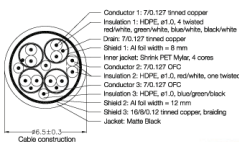

BLUE JET™ RGB COMPONENT VIDEO CABLES

BJ-RGB- Type: **(3) RCA to (3) RCA**

Red
Green
Blue

Premium BLUE JET™ Series

- **BLUE JET™** Superior cable construction with 7mm Smooth Blue PVC Jacket with **Red, Green, Blue** configuration.
- Shield: 100% Aluminum Foil Mylar
- 24K Gold plated connections & Silver plated Copper Center.
- Pearl Gold Plated metal shell.
- Resolution: 1920 x 1080
- UL Listed and CL3 Rated. *Available to 100'*

Premium Quality **Triple RCA to Triple RCA** cables with **Red, Green, and Blue** configuration. Video signal travels over Three separate paths providing optimal signal transfer for high resolution. Excellent Noise and RF rejection.

Length	1-9	10+	30+
6'	$ 33.56 ea	$ 30.76 ea	$ 28.39 ea
12'	34.98	32.07	29.60
25'	54.98	50.40	46.52
50'	95.99	87.99	81.22

Add length 3, 6, 12, or 25' to complete part number