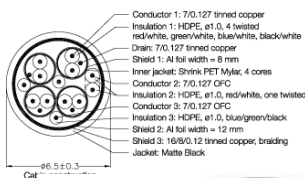

BLUE JET™ HDMI VERSION 1.3 AUDIO/VIDEO CABLE

BJ-HDM- Type: **HDMI to HDMI**

Premium BLUE JET™ Series

- **BLUE JET™ 1.3** Specification Superior Cable Construction now with **Blue** “Nylon-Mesh” jacketed cable on version 1.3.
- **Triple Layer** (2) Layers of 100% Aluminum Foil Mylar and (1) layer of Tinned Copper Braid (26-24 AWG)
- Resolution: 2048 x 1536 (400% Greater)
- Superior Bandwidths of 10.2 Gbps (340 mhz)
- Cable OD = (9.0mm 3'-12') and (10.5mm 25'-50')
- 24K Gold plated connections.
- UL Listed and CL3 Rated. *Available to 100'*

Premium Quality HDMI to HDMI supports the next generation “xvYCC” Color Space Standards.

Length	1-9	10+	30+
3'	$ 39.96 ea	$ 36.63 ea	$ 33.82 ea
6'	55.82	51.17	47.23
12'	61.78	56.63	52.28
25'	122.73	112.50	103.85

Add length 3, 6, 12, or 25' to complete part number