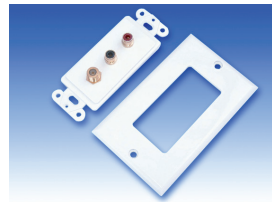

RCA3W-D

Plate Color: **White**

- 3 Gold RCA Jacks.
- Color-Coded: **Red, Green, Blue**
- Color matching painted mounting screws included.
- Mounts to standard boxes or cut-in rings.

<u>1-99</u>	<u>100+</u>	<u>250+</u>
$ 2.73 ea	$ 2.50 ea	$ 2.31 ea