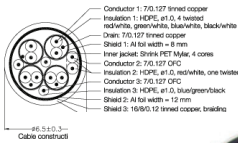

BLUE JET™ STEREO RCA METAL HOODED CABLES

BJ-2RS- Type: (2) RCA to (2) RCA

Premium BLUE JET™ Series

- BLUE JET™ Superior Cable Construction with 7mm Smooth Blue PVC Jacket with **Red & White** configuration.
- Shield: 100% Aluminum Foil Mylar,
- Foamed PE Insulation
- Silver Plated Stranded Copper Center Conductor.
- 24K Gold plated connections.
- Pearl Gold Plated metal shell.
- UL Listed and CL3 Rated.

Premium Quality **Dual RCA to Dual RCA** cables with **Red and White** configuration for balanced frequency, delicate high pitch and profound low pitch.

Length	1-9	10+	30+
3'	$ 15.06 ea	$ 13.81 ea	$ 12.75 ea
6'	20.53	18.81	17.37
12'	20.97	19.22	17.74
25'	31.78	29.13	26.89