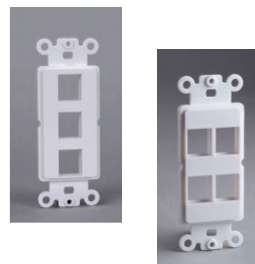

- Designed to accept standard keystone style inserts.
- Available in 1 port, 2 port, 3 port, & 4 port (6 port by special order only)
- Includes color matching mounting screws.
- Mounts to standard boxes or cut-in rings.

1-99
$ .86 ea

100+
$ .75 ea

500+
$ .67 ea

*On keystone inserts, replace the “?” with either a “1”, “2”, “3”, or a “4” to complete part number
“6-port” is available by special order only*