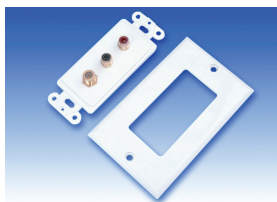

COMPOSITE AUDIO/VIDEO RCA DECORA WALL PLATES

RCA3W-X-D

Plate Color: **White**

- 3 Gold RCA Jacks.
- Color-Coded: **Red, White, Yellow**
- Color matching painted mounting screws included.
- Mounts to standard boxes or cut-in rings.

<u>1-99</u>	<u>100+</u>	<u>250+</u>
$ 2.73 ea	$ 2.50 ea	$ 2.31 ea