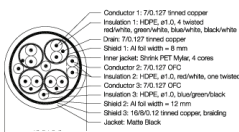

BLUE JET™ RCA COMPOSITE AUDIO/VIDEO CABLES

BJ-RCA- Type: **(3) RCA to (3) RCA**

Red
Yellow
White

Premium BLUE JET™ Series

- **BLUE JET™** Superior cable construction with 6mm Smooth Blue PVC Jacket with **Red, Yellow, White** configuration.
- Shield: 100% Aluminum Foil Mylar,
- Foamed PE Insulation
- Oxygen Free Solid Copper center conductor & Copper Braid.
- 24K Gold plated connections.
- Classy Gold Plated metal shell.
- UL Listed and CL3 Rated. *Available to 50'*

Premium Quality **Triple RCA to Triple RCA** cables with **Red, Yellow, and White** configuration for Video and Left and Right Audio. Metal Hooded RCA Plugs for maximum noise reduction

Length	1-9	10+	30+
3'	$ 15.00 ea	$ 13.75 ea	$ 12.69 ea
6'	16.83	15.43	14.24
12'	20.42	18.72	17.28
25'	30.44	27.90	25.75