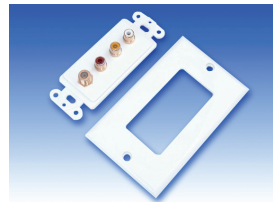

- 3 Gold RCA Jacks.
- 1 Gold CATV “F” Connector.
- RCA Color-Coded: **Red, White & Yellow.**
- Color matching painted mounting screws included.
- Mounts to standard boxes or cut-in rings.

<u>1-99</u>	<u>100+</u>	<u>250+</u>
$ 3.25 ea	$ 2.98 ea	$ 2.75 ea