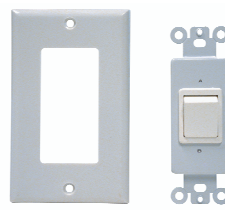

250 Watts per channel

- Dual switch provides selection of two source inputs.
- Power capacity: **250** Watts per channel.
- Accepts 16-22 AWG Cable.
- Screws included.

1-9
$ 14.78 ea

10+
$ 13.55 ea

30+
$ 12.51 ea