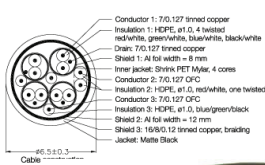

BLUE JET™ HDMI TO DVI AUDIO/VIDEO CABLE

BJ-HDV- Type: **HDMI to DVI**

Premium BLUE JET™ Series

- **BLUE JET™** Smooth **Black** PVC Jacket with Molded Ends
- Triple Layered Shielding: (21) 100% Aluminum foil and Mylar, (1) Tinned Copper Braid.
- Gold plated contacts with Nickel shell.
- Resolution: 2048 x 1536
- Data Speed Transfer: 9.9 Gbps
- UL Rated and CL3 Rated *Available to 100'*

Premium quality HDMI (M) to DVI (M) cables for connecting HDTVs and Digital Flat Panel Displays, and other components with HDMI (19 pin) connections to digital DVD player, digital A/V receiver & other equipment with DVI (24 pin) connections.

Length	1-9	10+	30+
3'	$ 29.70 ea	$ 27.23 ea	$ 25.13 ea
6'	36.82	33.75	31.15
12'	46.03	42.19	38.95
25'	118.91	109.00	99.92

S-VGA to RGB COMPONENT VIDEO CABLE

V-RGB- Type: **VGA to (3) RGB**