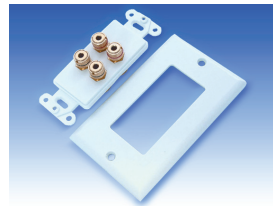

- 4 Gold Binding Posts.
- Allows for 1 speaker to be connected on a single "J" box.
- Accepts up to 12 AWG speaker wire.
- Color matching painted screws included.
- Mounts to standard boxes or cut-in rings.

1-99
$ 4.76 ea

100+
$ 4.37 ea

250+
$ 4.03 ea