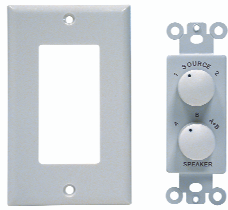

SPEAKER SELECTOR IN WALL SWITCHES

DRSSW1-D

Color: White & Ivory

100 Watts per channel

- Dual rotary switch provides selection of two inputs and a combination of speaker A or B or A+B outputs.
- Power capacity: **100** Watts per channel.
- Accepts 16-22 AWG Cable.
- Screws included.

1-9
$ 11.93 ea

10+
$ 10.93 ea

30+
$ 10.09 ea

DSSW2-D

Color: White & Ivory