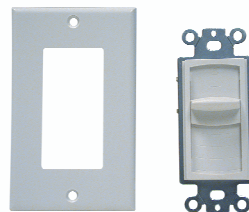

1-9
$ 26.51 ea

10+
$ 24.30 ea

30+
$ 22.43 ea

- Slider volume control with 12 steps
- 50 watts RMS, 150 watts peak.
- Works on 4 or 8 ohm speakers.
- Frequency response: 30-20,000 Hz-1db.
- Attenuation: 3 Db per Step.

add a "V" to part number to identify Ivory plate color